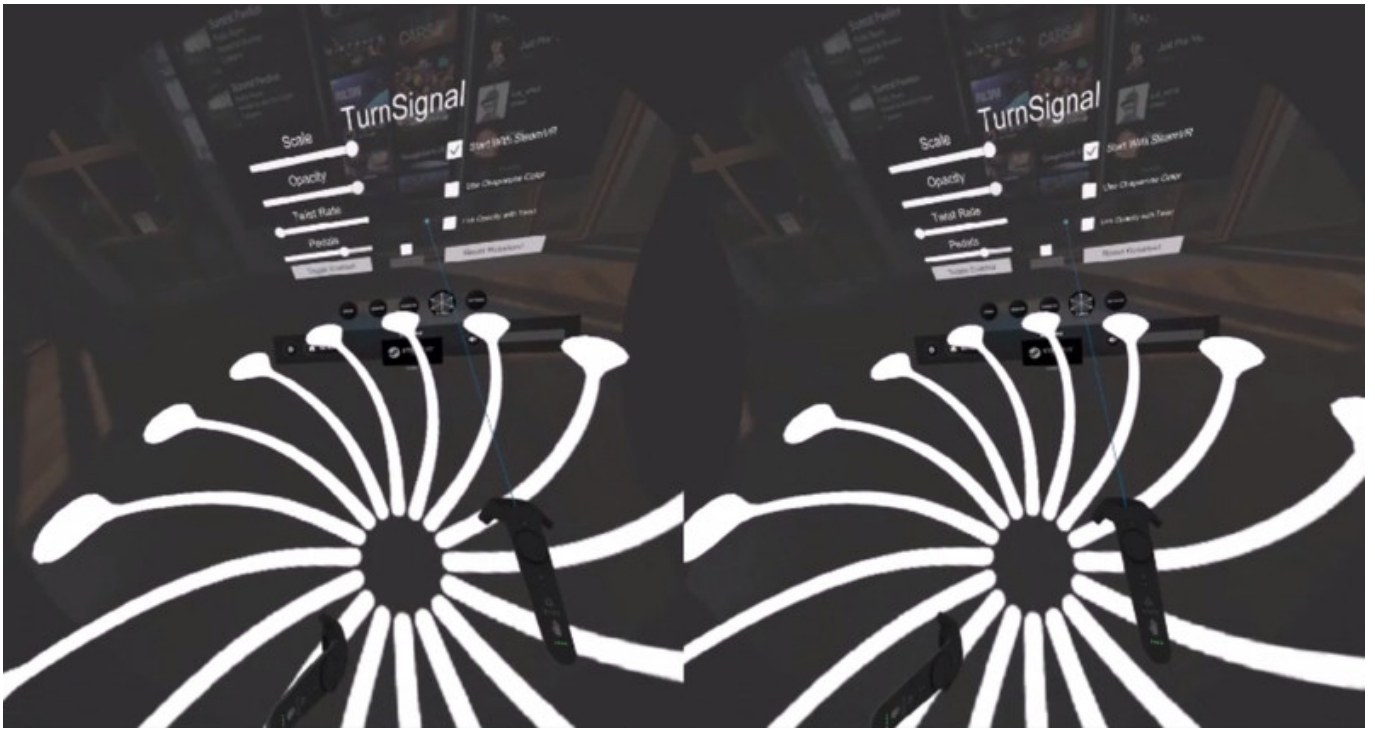

TurnSignal Activation Code Keygen

Download >>> <http://bit.ly/2SQVsgC>

About This Software

TurnSignal is a small, Free, (Hopefully) minimally invasive VR utility to assist with preventing Headsets Cords from becoming twisted and tangled up.

It utilizes a simple graphic, dubbed The 'Flower', overlaid in-game on your play-space floor, that visually represents your turns by twisting with you!

Since everybody's different, the app includes some settings to help ensure it's not intrusive on anyone's play style!

- Added Menu to Main Window to not waste space!
- A Button Toggle to enable/disable the tools in-game display
- A Button to Reset the utilities Rotation Tracking
- An Opacity / Transparency / Height Setting
- A Scale Setting
- A Twist Rate Setting for manipulating the twist-i-ness levels

-
- A Toggle to Hide the Main Window
 - A Toggle for auto-starting and closing the utility with SteamVR
 - A Toggle to use Chaperone Color instead of white (real time too!)
 - A Toggle to Link Opacity and Twist'ed-ness together, so it becomes more visible the more twisted you are
 - A Toggle to only display the Flower / Floor Overlay when the Dashboard is Open
 - A link to Controller Settings Menu, for placing flower on hand instead of the floor
 - A Toggle to allow the Flower / Floor Overlay to follow the player, and a speed setting slider